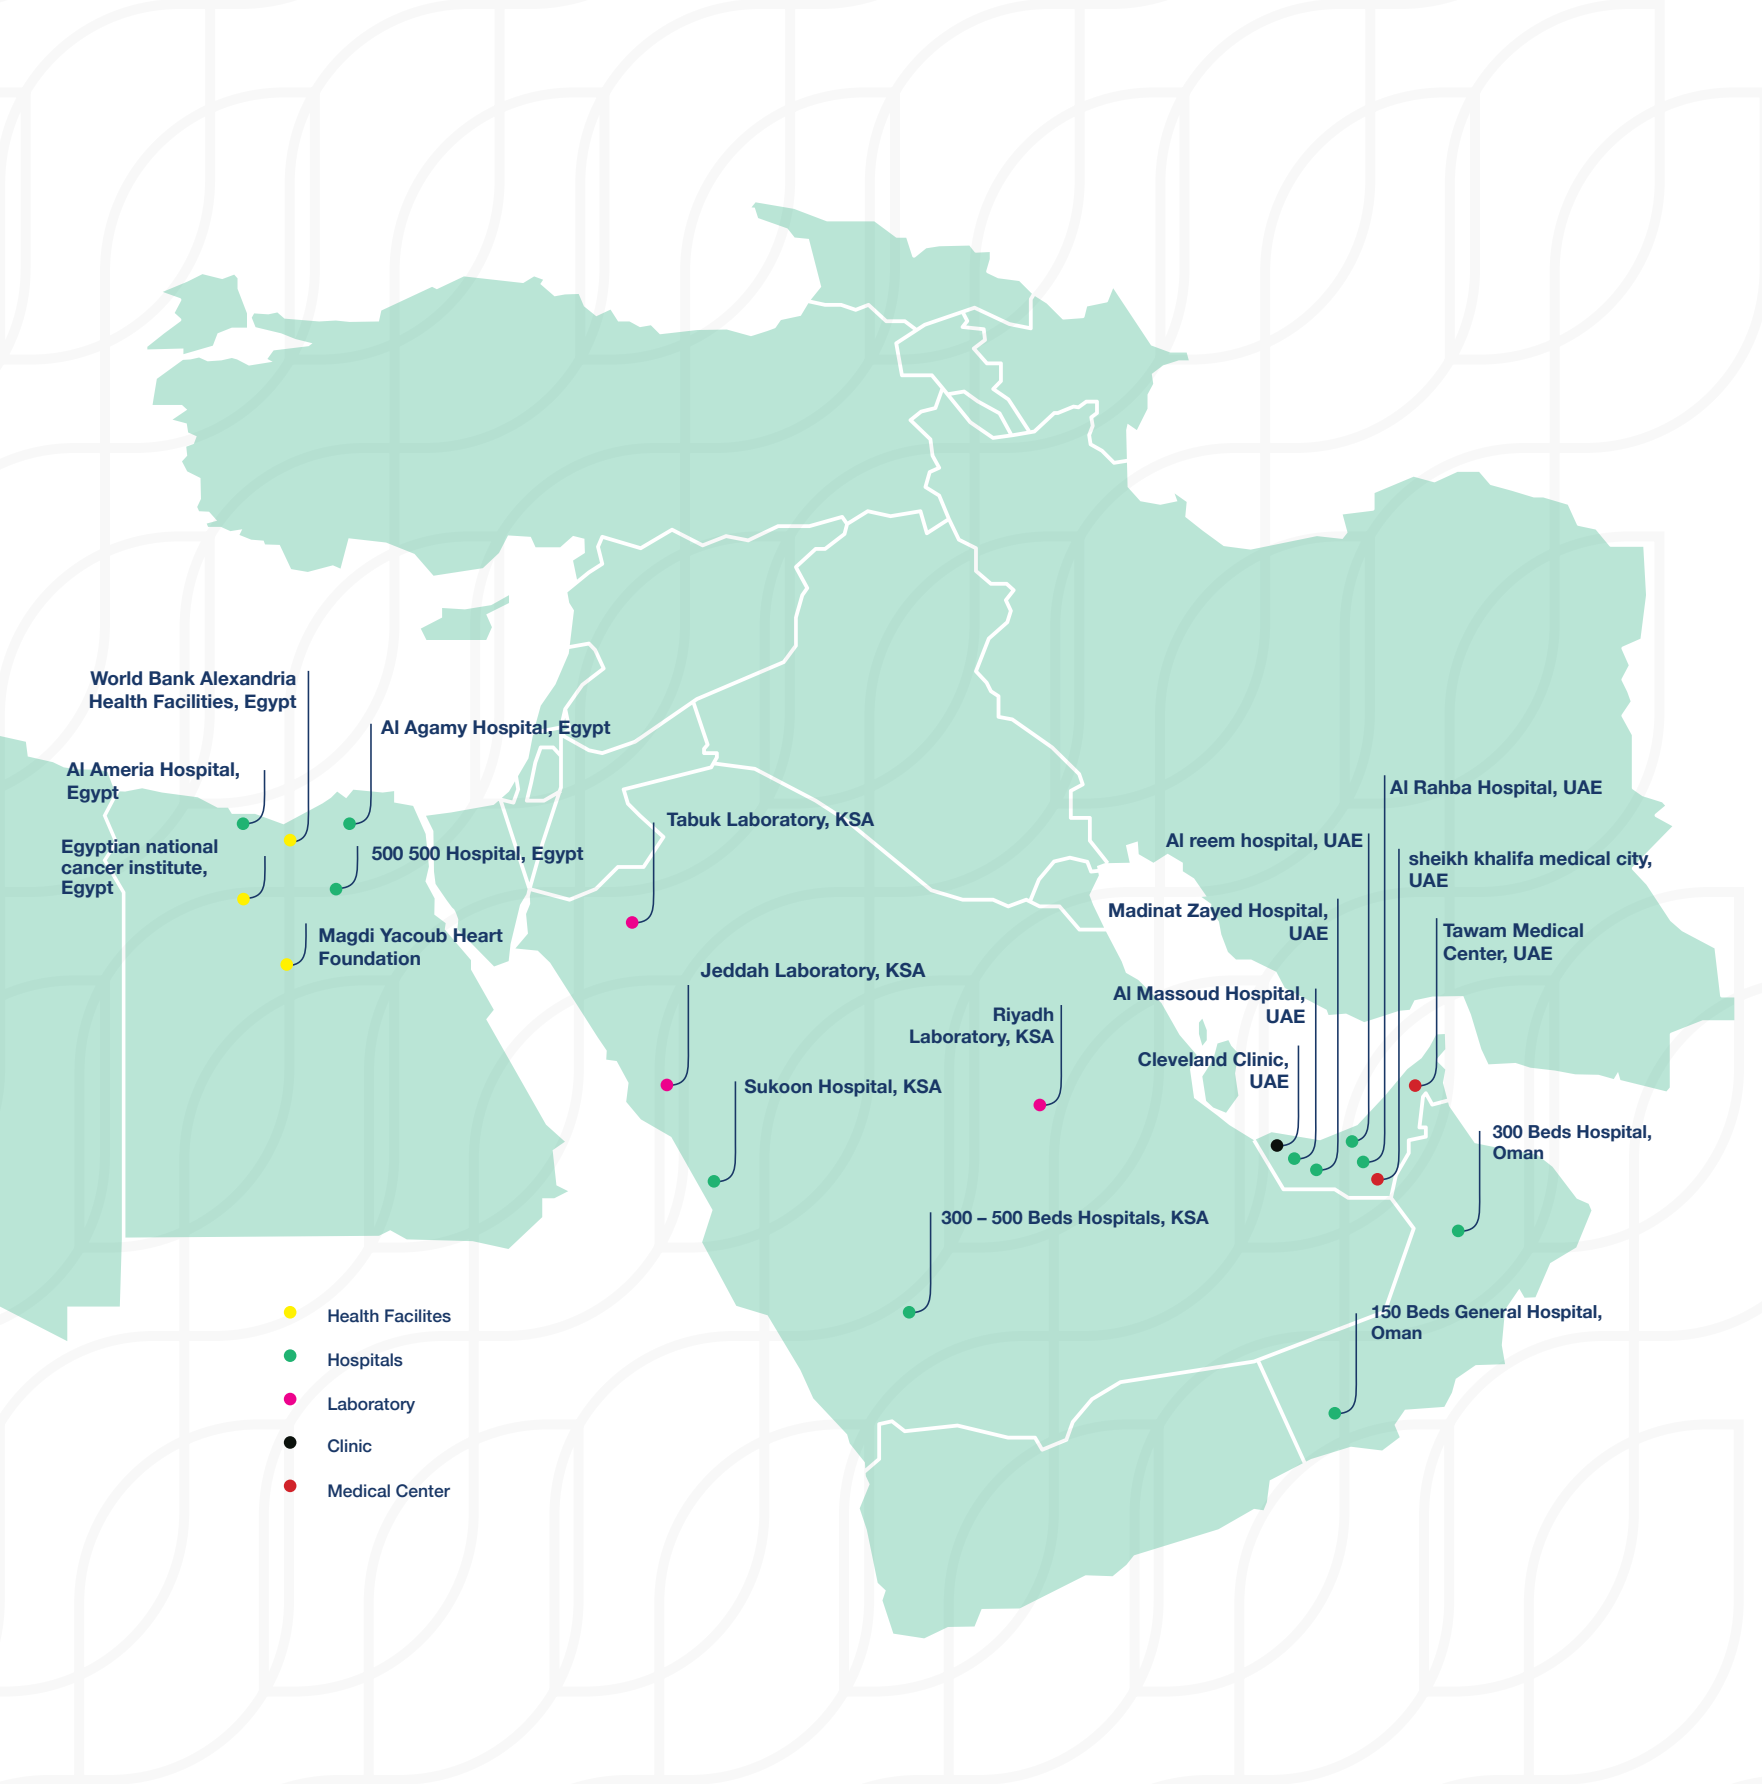

World Bank Alexandria Health Facilities, Egypt

Al Ameria Hospital, Egypt

Egyptian national cancer institute, Egypt

Al Agamy Hospital, Egypt

500 500 Hospital, Egypt

Magdi Yacoub Heart Foundation

Tabuk Laboratory, KSA

Jeddah Laboratory, KSA

Sukoon Hospital, KSA

Riyadh Laboratory, KSA

300 – 500 Beds Hospitals, KSA

Al reem hospital, UAE

Madinat Zayed Hospital, UAE

Al Massoud Hospital, UAE

Cleveland Clinic, UAE

Al Rahba Hospital, UAE

sheikh khalifa medical city, UAE

Tawam Medical Center, UAE

300 Beds Hospital, Oman

150 Beds General Hospital, Oman

- Health Facilities
- Hospitals
- Laboratory
- Clinic
- Medical Center