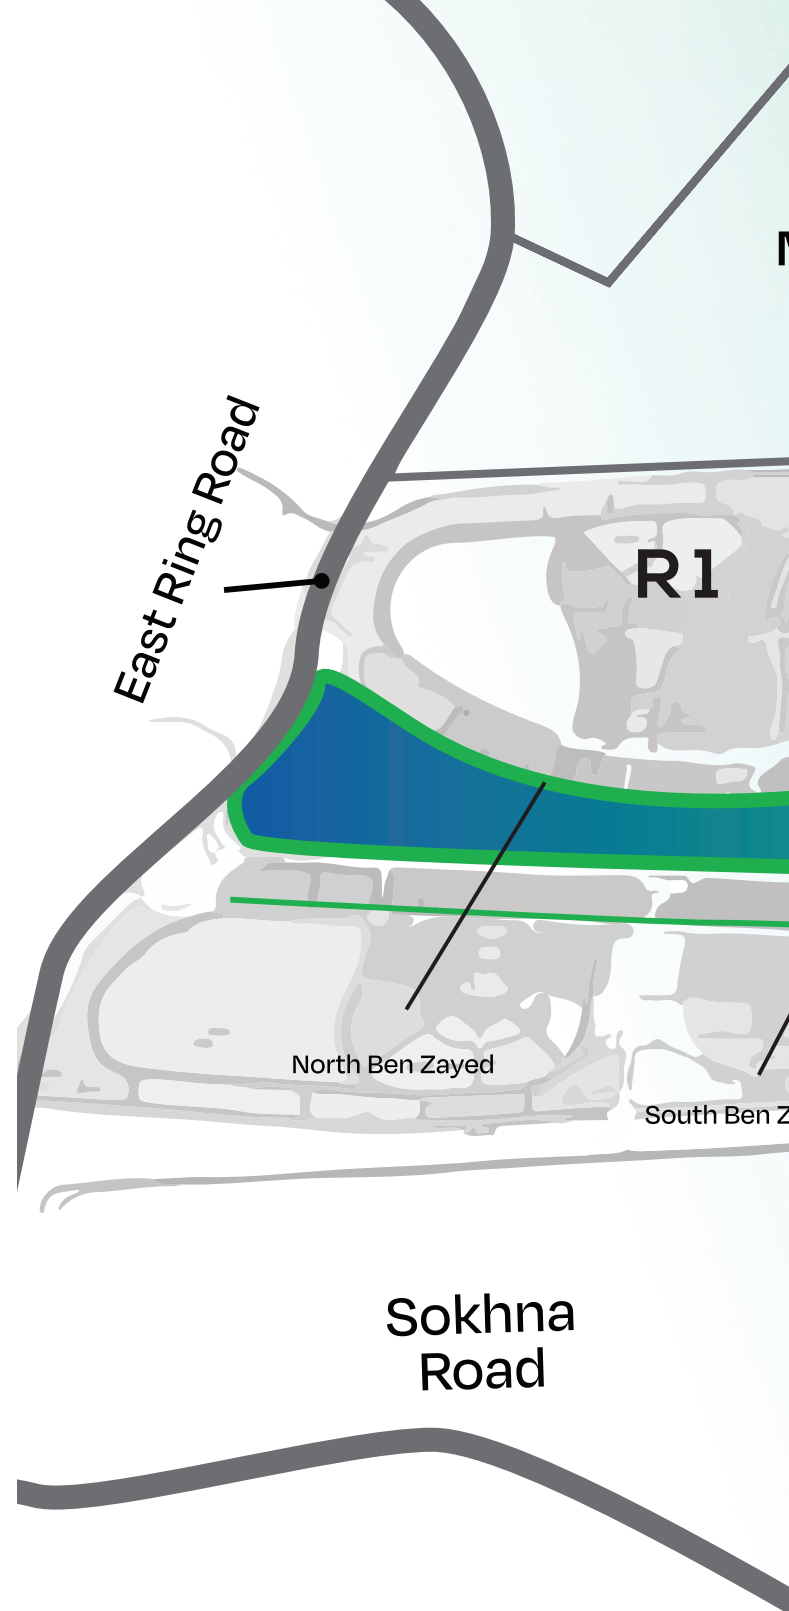

PROMINENT LOCATION

Directly on El Amal axis, one of the most important main roads leading to and from the new Capital connecting you to everything - Rivergreen's location is strategic in practicality and in traffic.

Right in the heart of the Capital's most famous commercial/administrative/medical area, MU23 is surrounded by the capital's most essential land marks including the green river, and the highest tower to ever be built in all of Africa.

Being the only medical center around, River Green will be serving the two largest residential areas in the Capital, the entire commercial/administrative/medical area, as well as serving areas outside the capital, like Madinty and Sherouk.